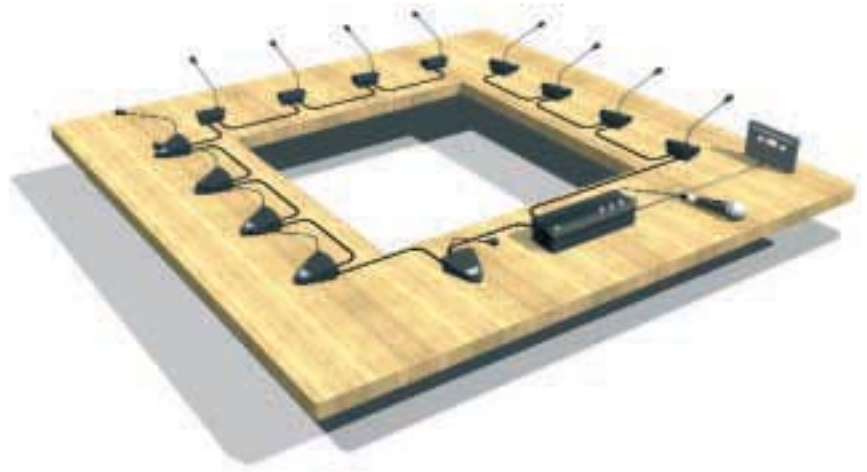

# CCS 800 Ultra

the discussion system with digital  
acoustic feedback suppression

Security Systems

- Gives full control over all types of discussion
- Excellent speech intelligibility for all participants
- With digital acoustic feedback suppression facility
- Attractive, unobtrusive design
- Several operating modes for real flexibility in discussion management
- Suitable for fixed or temporary installations
- Easily extendable

### Increased intelligibility through digital feedback suppression

Excellent speech intelligibility under all conditions is assured due to a unique, built-in digital feedback suppression facility. This allows the volume to be turned up as required without any danger of acoustic feedback ('howling').

The CCS 800 Ultra discussion system from Bosch brings order and convenience to small/middle-sized gatherings and conferences, without introducing complexity. This versatile and economical system is both easy to install and extremely straightforward to use.

#### LBB 3330 Delegate Unit

- Enables delegates to speak and listen to the proceedings
- Built-in loudspeaker
- Microphone with flexible stem (standard and extended length) and light ring
- Two headphone sockets, with built-in volume control
- Simple operation; one touch activates the microphone